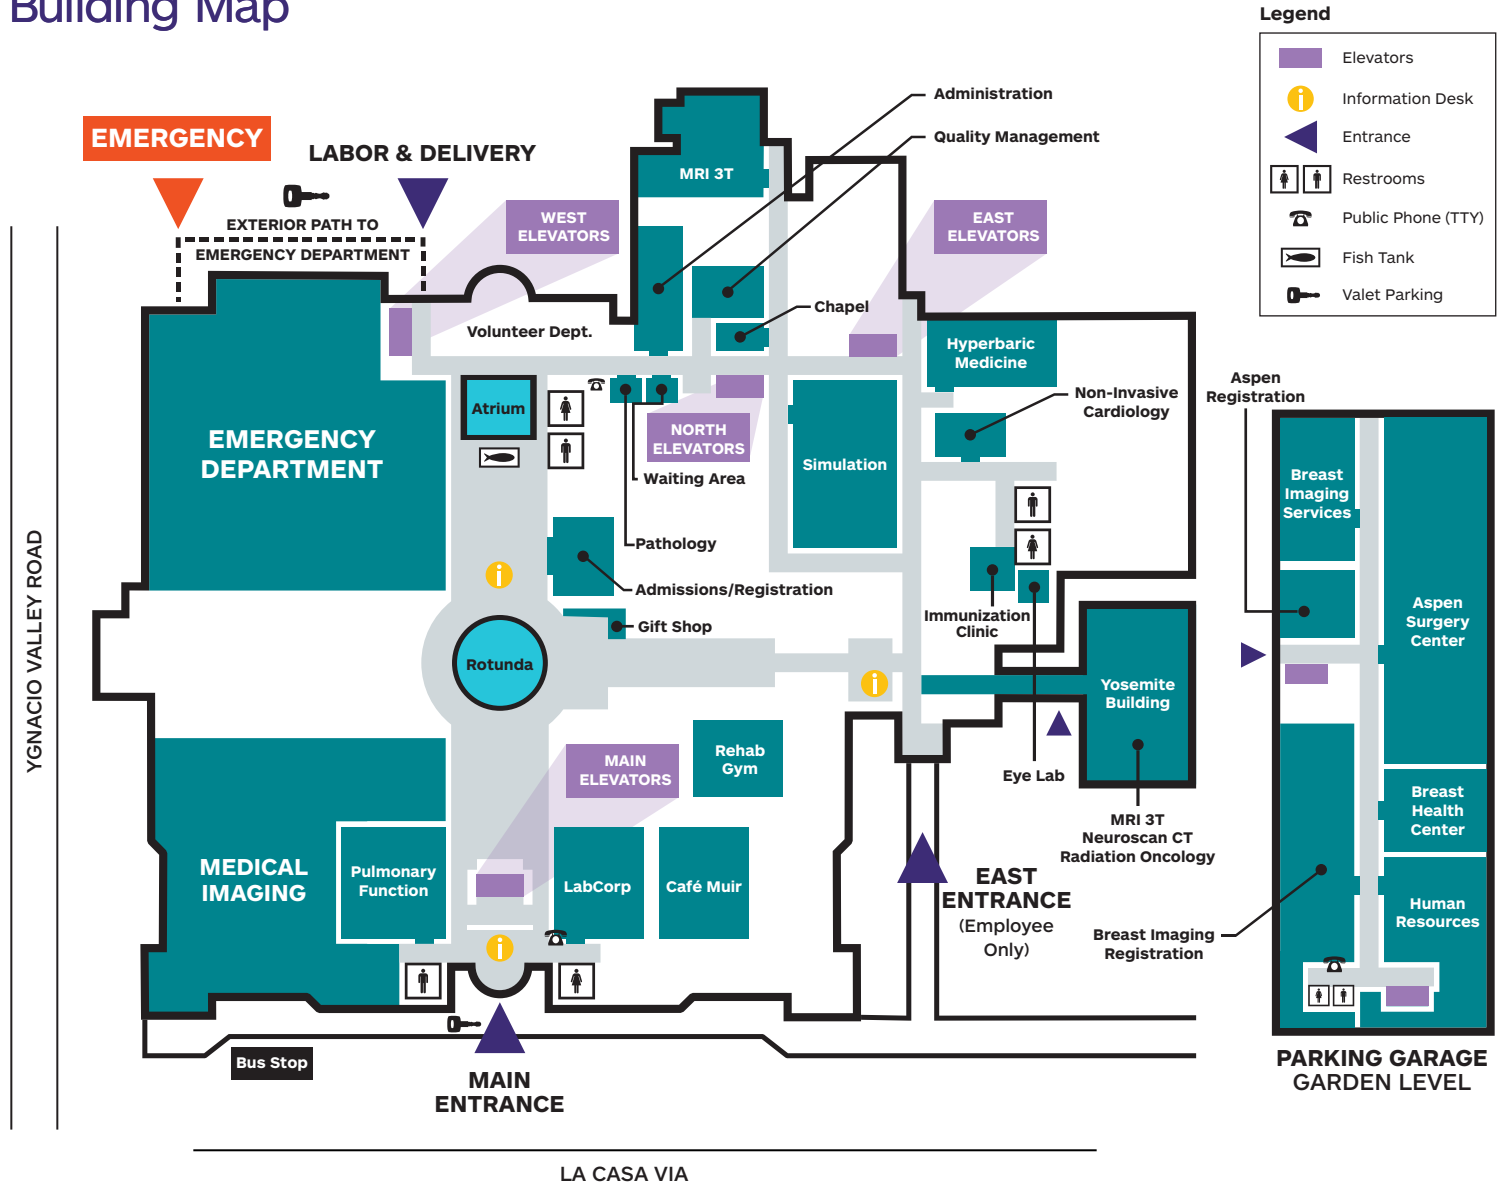

## Building Map

SERVICE	FLOOR	ELEVATOR
Acute Rehabilitation	4	MAIN
Administration	1	
Admissions/Registration	1	
Aspen Surgery Center	GARAGE, GARDEN LEVEL	
Breast Health Center	GARAGE, GARDEN LEVEL	
Breast Imaging	GARAGE, GARDEN LEVEL	
Café Muir	1	
Cardiac Stress Testing	Go to Registration	
Chapel	1	
Conference Center	B	MAIN OR WEST
EMERGENCY DEPARTMENT	1	
Endoscopy	2	MAIN
Eye Lab	1	
Family Birth Center		
Antepartum	3	WEST
Labor & Delivery	3	WEST
Mother/Baby	3	MAIN
Neonatal Intensive Care	3	MAIN
Pediatrics	3	MAIN
Gift Shop	1	
Human Resources	GARAGE, GARDEN LEVEL	
Hyperbaric Medicine	1	
ICU	2	NORTH
Cardiopulmonary ICU	2	MAIN
Neuroscience ICU	2	MAIN
Trauma ICU	1	
Interventional Radiology	1	

SERVICE	FLOOR	ELEVATOR
Lab Corp	1	
Medical Imaging	1	
Medical Records	5	MAIN
Medical Surgical	1	
MRI 3T	1	
MuirLab Patient Service Center	1	
Non-Invasive Cardiology	1	
Cardiac Ultrasound	1	
EKG	4	MAIN
Orthopedics	3	EAST
Outpatient Infusion Center (OIC)	B	WEST
Pastoral Care	3	NORTH
Pediatrics Hematology/Oncology	3	NORTH
Pediatric ICU	B	MAIN
Pharmacy	2	NORTH
Progressive Care	1	
Pulmonary Function	1	
Quality Management	1	
Registration	1	
Rehab Gym	2	MAIN
Simulation	2	MAIN
Surgery	2	MAIN
Post Anesthesia Care/Recovery	2	MAIN
Pre-Procedure	1	
Yosemite Building		
MRI 3T		
Neuroscan CT		
Radiation Oncology		

PATIENT ROOM	SERVICE	FLOOR	ELEVATOR
209-220	2E-MSICU	2	EAST
236-246	2N-ICU	2	NORTH
247-273	Progressive Care	2	NORTH
321-328	PICU	3	NORTH
2401-2412	Trauma ICU	2	MAIN
2501-2512	Neuroscience ICU	2	MAIN
378-397	Antepartum	3	WEST
398, Beds 1-12	Labor & Delivery	3	WEST
3401-3416	Pediatrics	3	MAIN

PATIENT ROOM	SERVICE	FLOOR	ELEVATOR
3417-3449	Neonatal Intensive Care	3	MAIN
3501-3535	Mother/Baby	3	MAIN
475-494	Med/Surgery Trauma	4	WEST
4401-4432	Orthopedics	4	MAIN
4501-4530	Acute Rehabilitation	4	MAIN
575-597	Post Surgical	5	WEST
5401-5433	Oncology	5	MAIN
5501-5533	Endocrine/Renal	5	MAIN